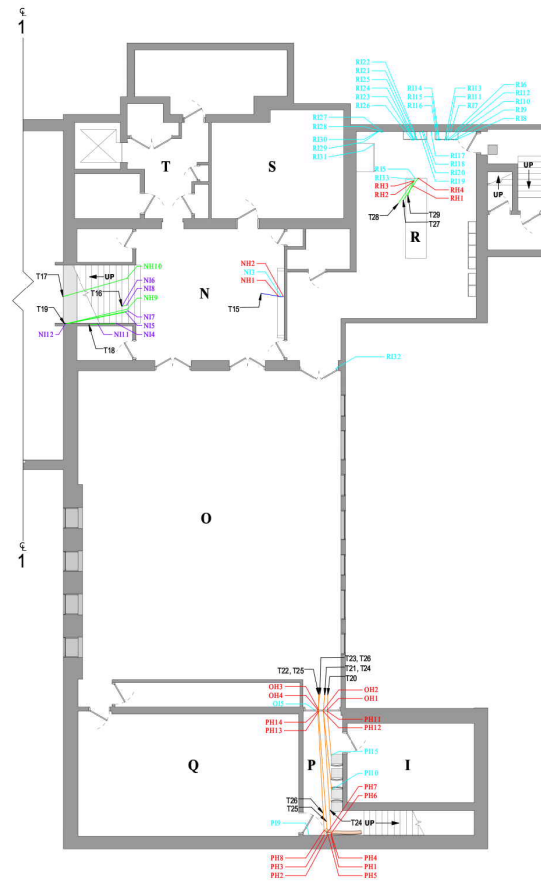

Lower Level

Key	
● Holes	
● Impacts	
● Holes in Ceiling	
● Impacts in Ceiling	
Scale in Feet 0 5 10 15 20 40	
Trajectories — North - Northeast — East - Southeast — South - Southwest — West - Northwest Not in Scope	
*Faded symbols denote holes, impacts, and/or trajectories pass through and/or under objects.	

GOVERNMENT EXHIBIT
228